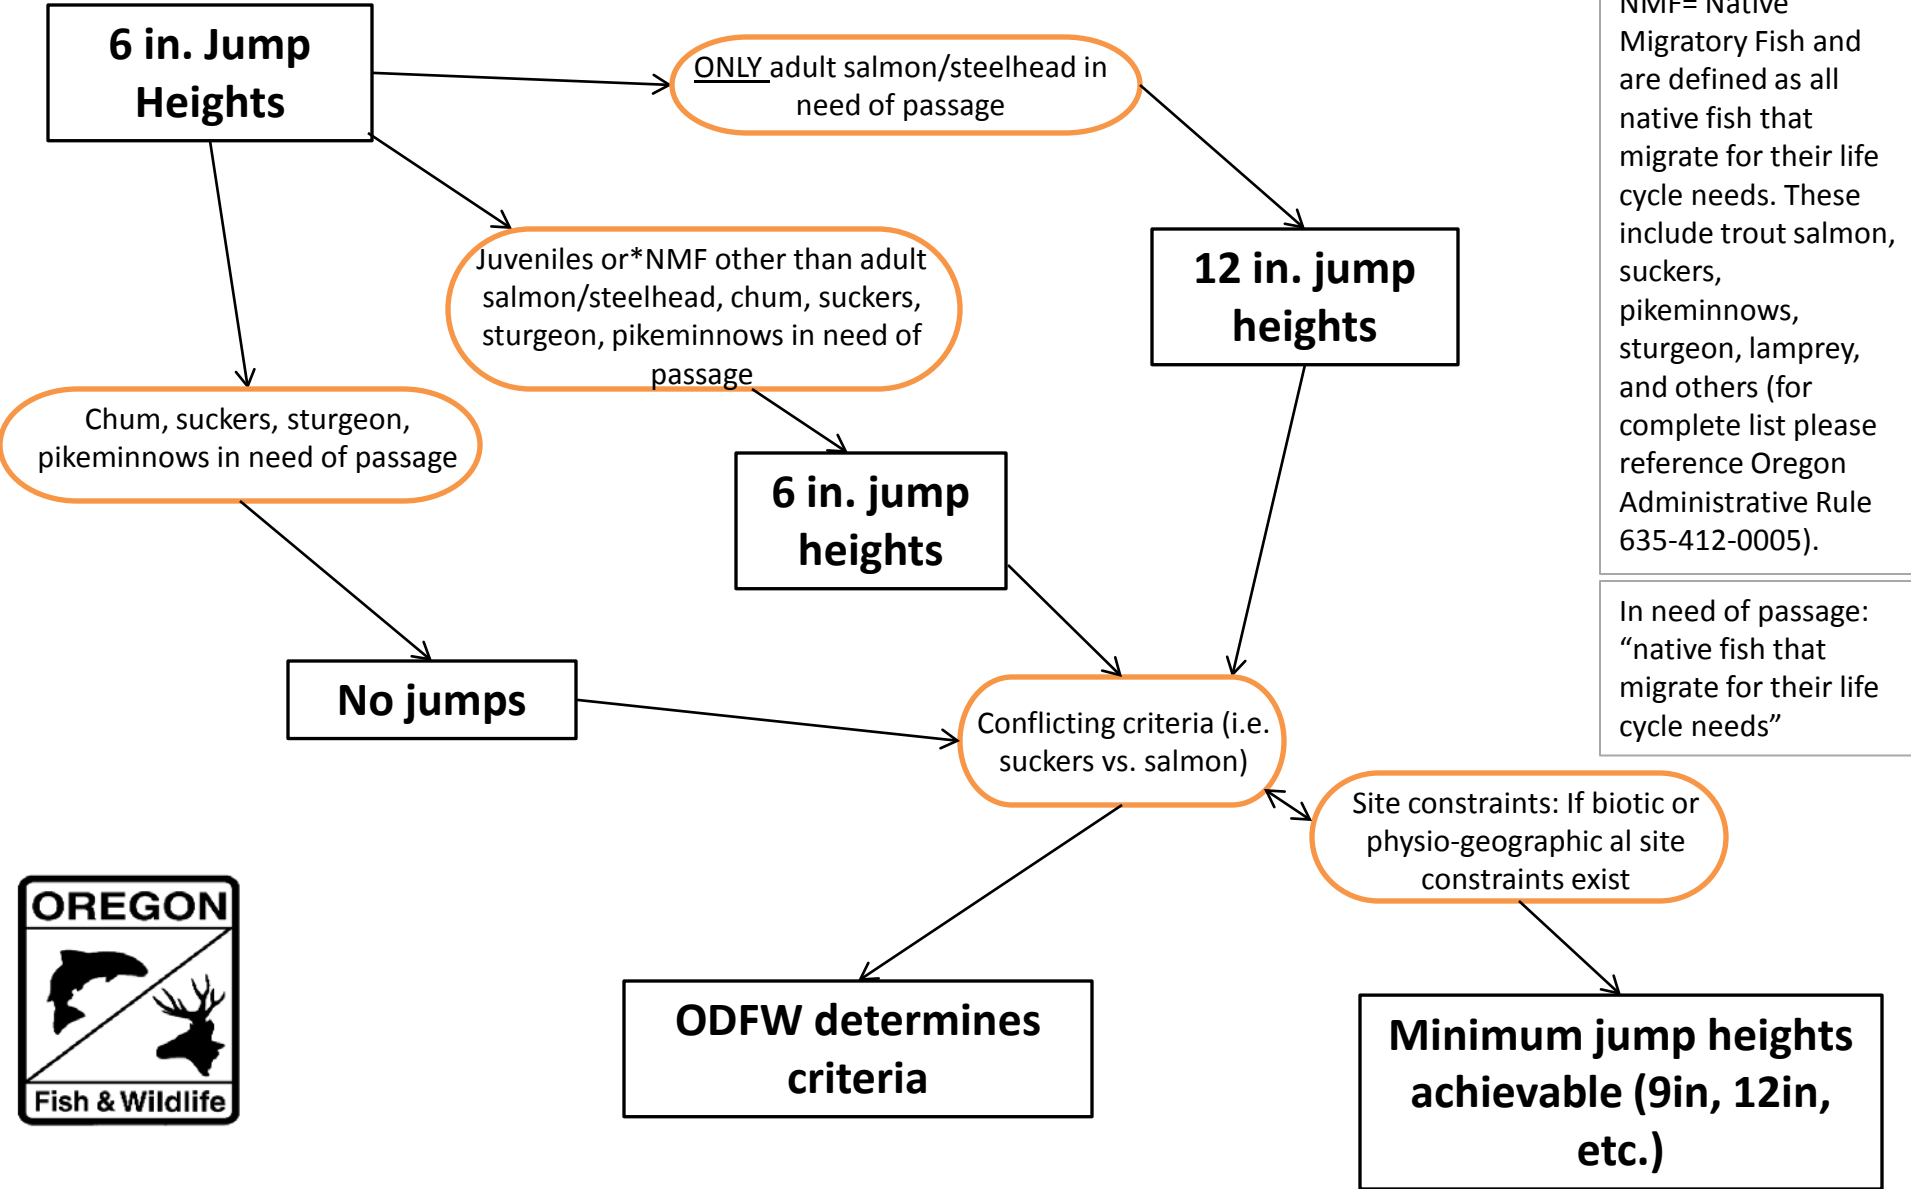

ODFW Jump Height Criteria Decision Process Tree

NMF= Native Migratory Fish and are defined as all native fish that migrate for their life cycle needs. These include trout salmon, suckers, pikeminnows, sturgeon, lamprey, and others (for complete list please reference Oregon Administrative Rule 635-412-0005).

In need of passage: "native fish that migrate for their life cycle needs"